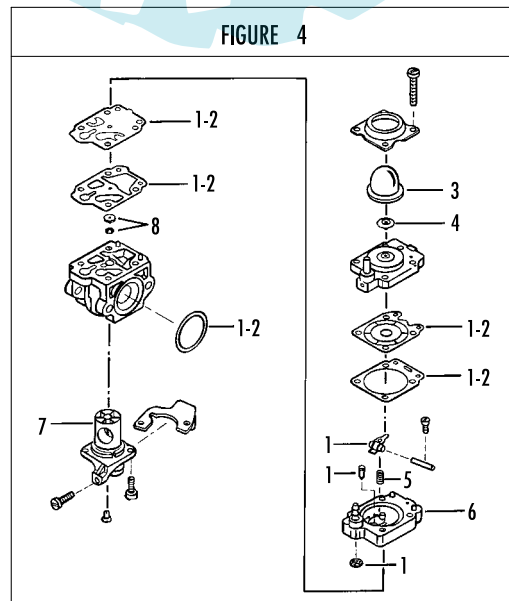

brand	PARTNER

date	FEB/04	SHEET 3/4

Model	Prefix
T 300	01

Product number
953900509

FIGURE 4