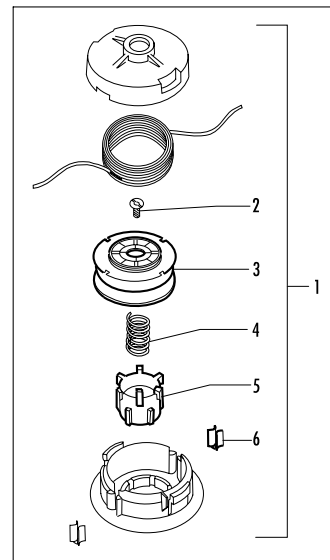

brand	PARTNER

date	FEB/04	SHEET 1/4

Model	Prefix
T 300	01

Product number
953900509

FIGURE 2