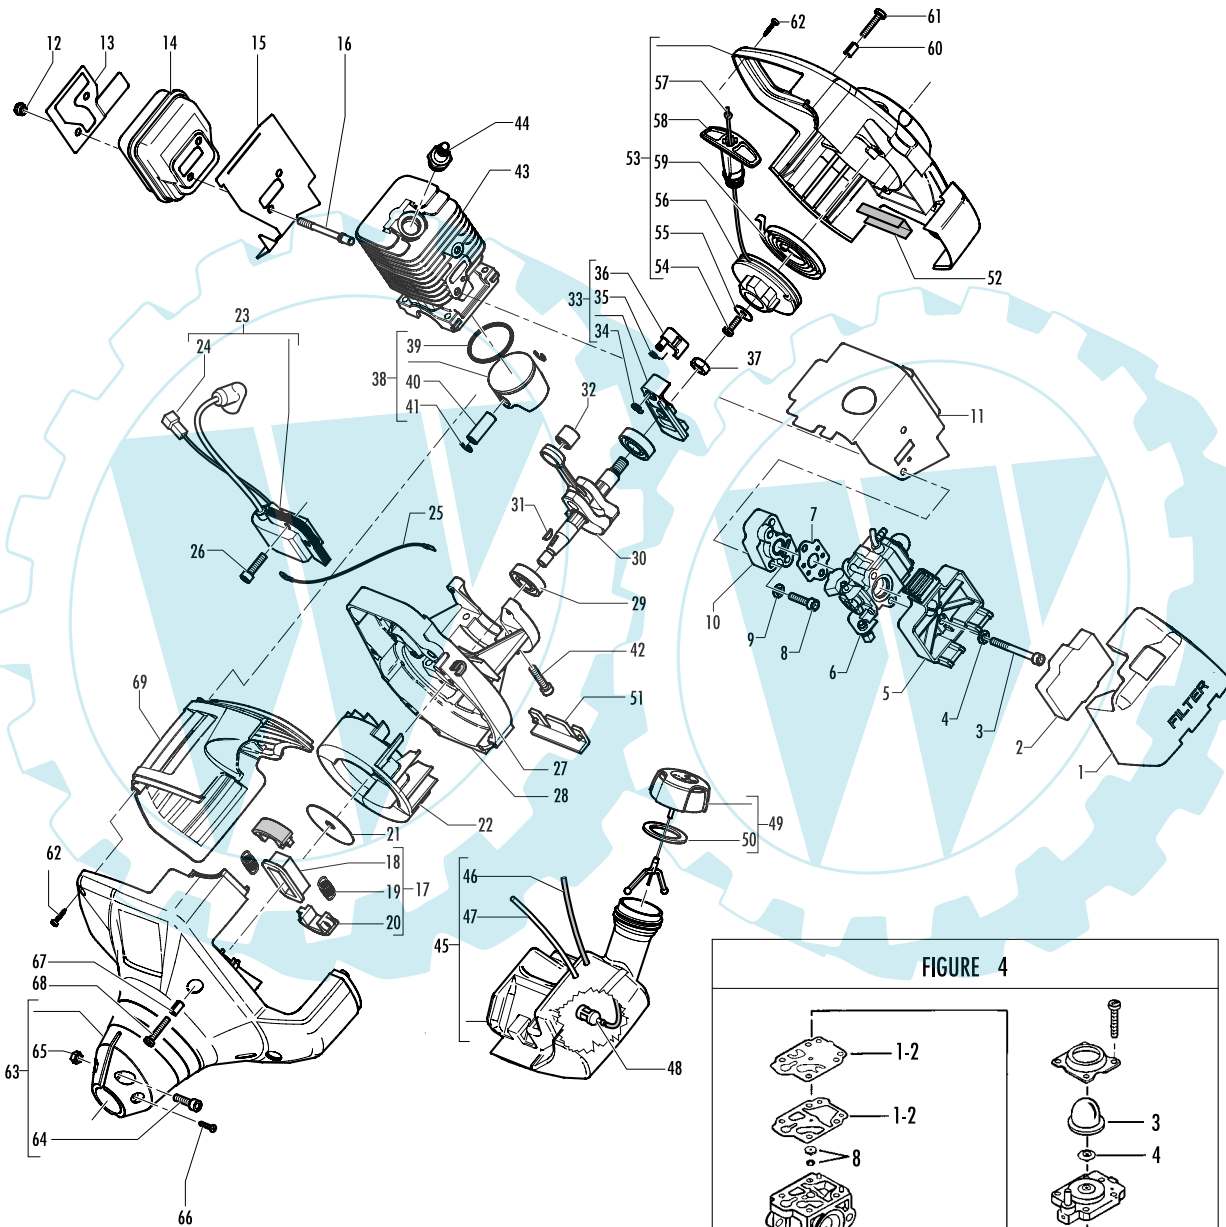

FIGURE 4

brand	PARTNER

date	FEB/04	SHEET 3/4

Model	Prefix
T 300	01

Product number
953900509

FIGURE 3