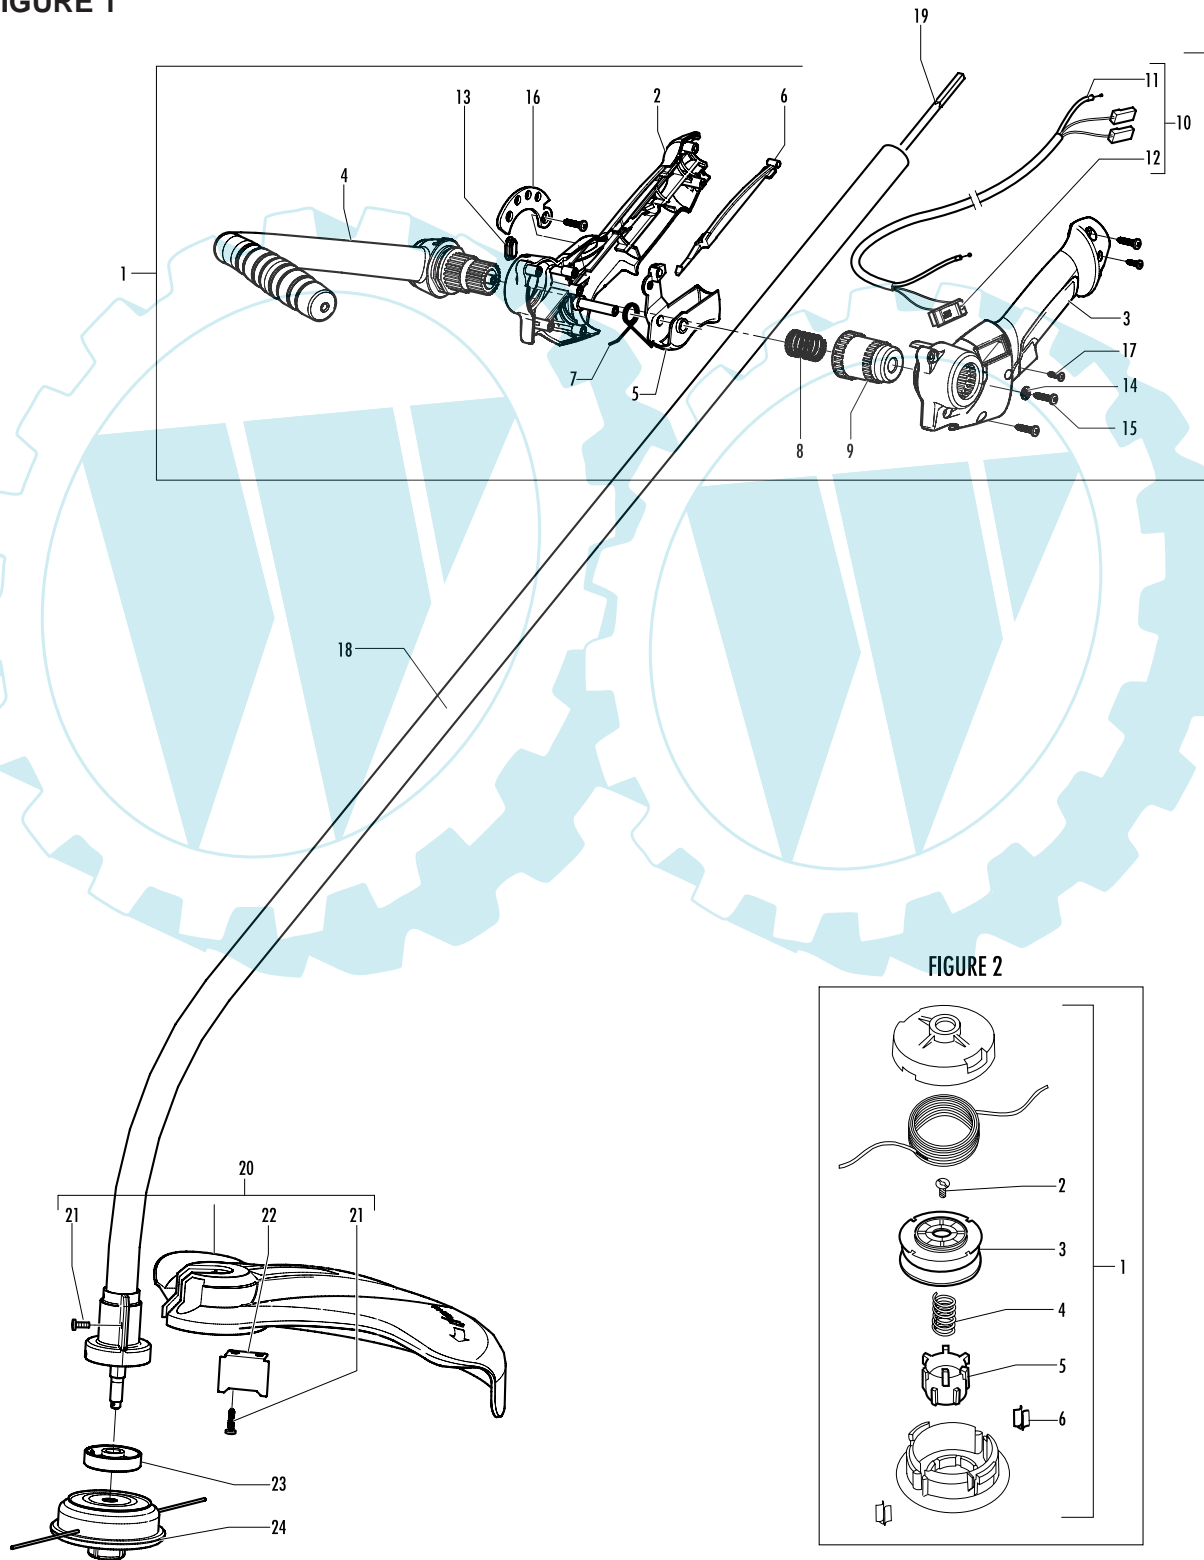

brand	PARTNER

date	FEB/04	SHEET 1/4

Model	Prefix
T 300	01

Product number
953900509

FIGURE 1